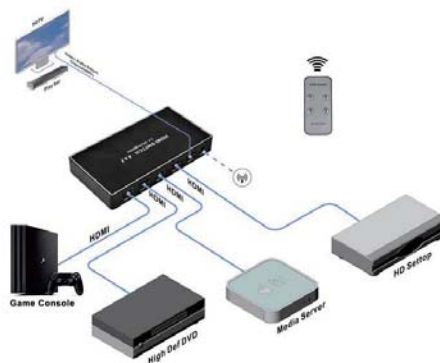

Connection schematic diagram

Packing contents

1. HDMI Switch
2. IR Remote Control
3. 5V DC Power adapter
4. User Manual

Specification

HDMI version and resolution	HDMI 2.0 4K/60Hz	
Support audio format	DTS-HD/Dolby-trueHD/DTS/Dolby-AC3/DSD	
Dimension and weight	144x75x21 (mm)/110g